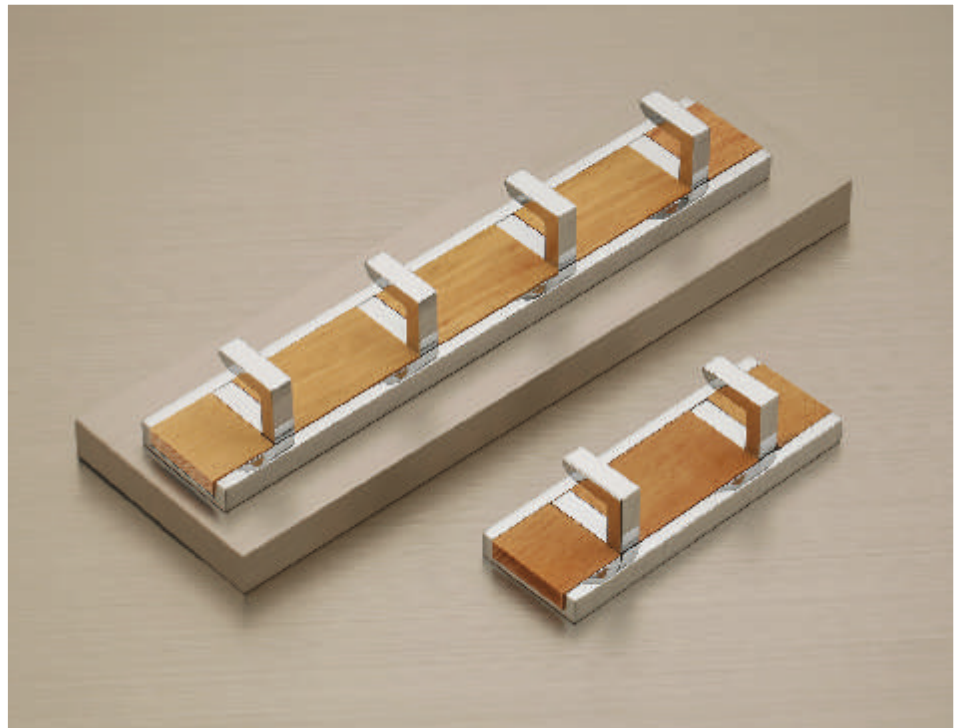

Material : Aluminium & Wood

KH-2

Size	Packing
2 - Hook	36
4 - Hook	18
6 - Hook	12