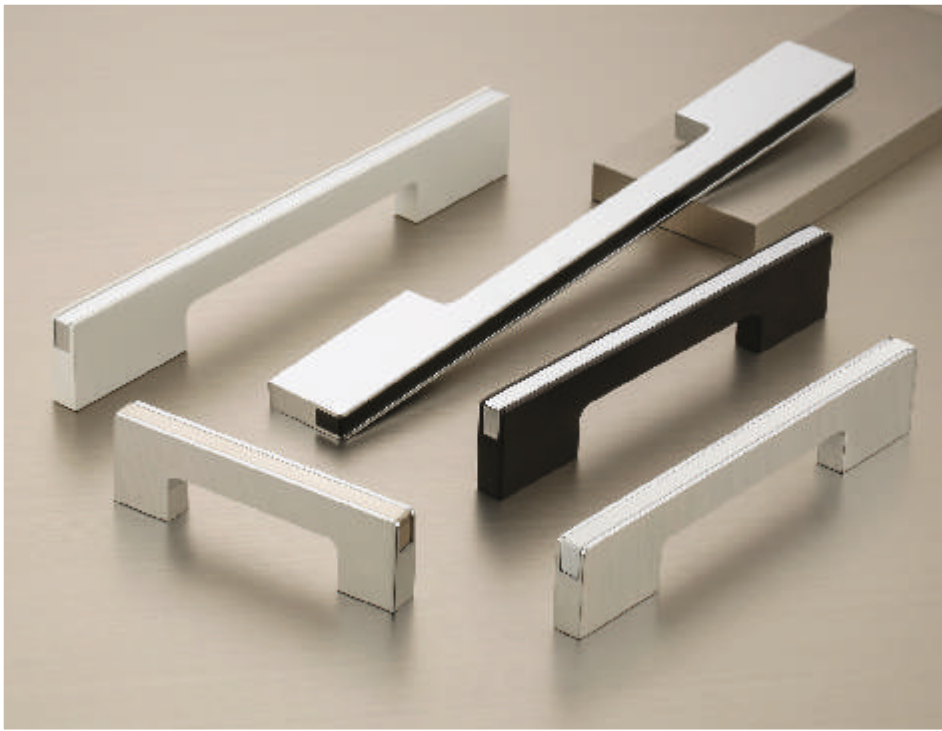

Material : Aluminium

SI-008

Size	Packing
96	20
160	15
224	15
288	15
450	10
600	10
900	10

Finish : CP/White, CP/Black, CP/SS, White/CP, Black/CP