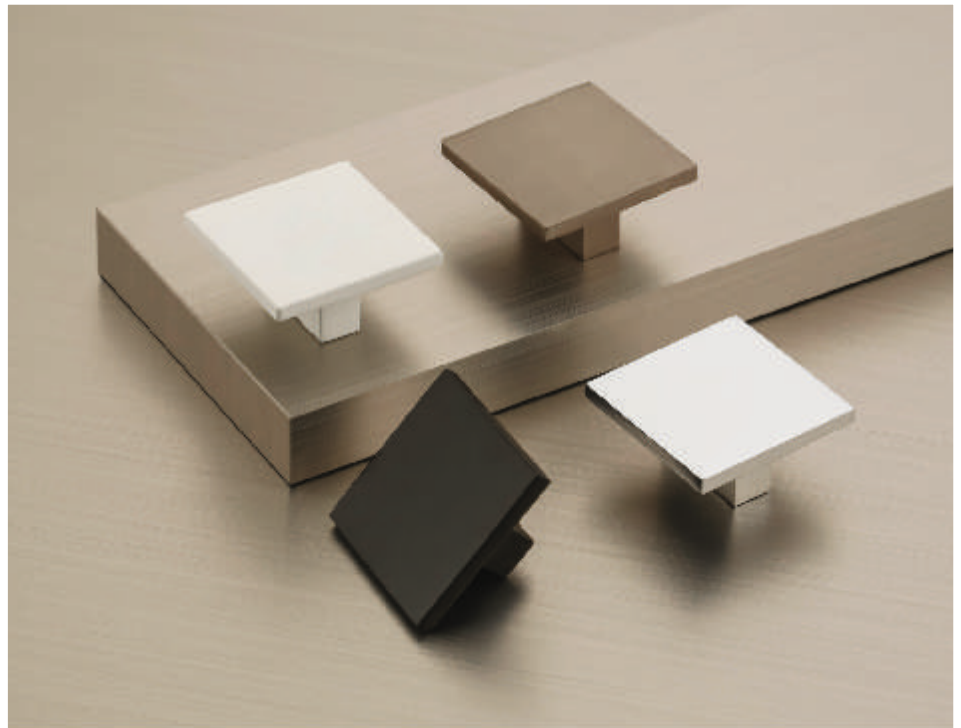

Material : Aluminium

Knob-3

Size	Packing
12	36

Finish : CP, ASS, Black, White

Drawer Knob

Material : Aluminium