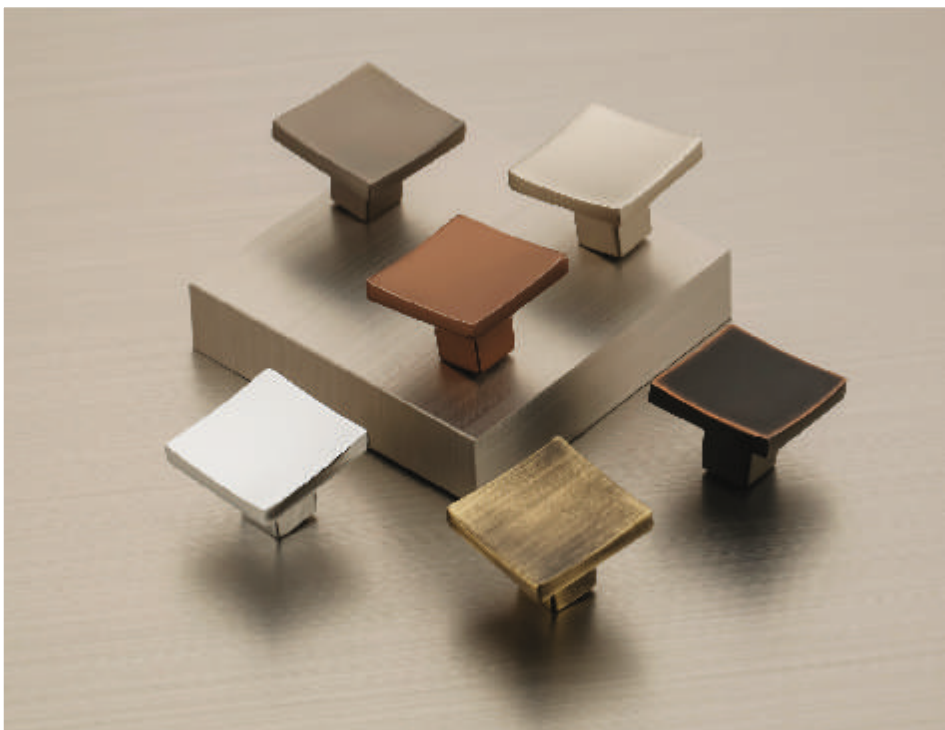

Knob-5

Size	Packing
18	36

Finish : CP, ASS, Black, White

Finish : CP, Satin, Rose, Black, B/A, Copper/TT