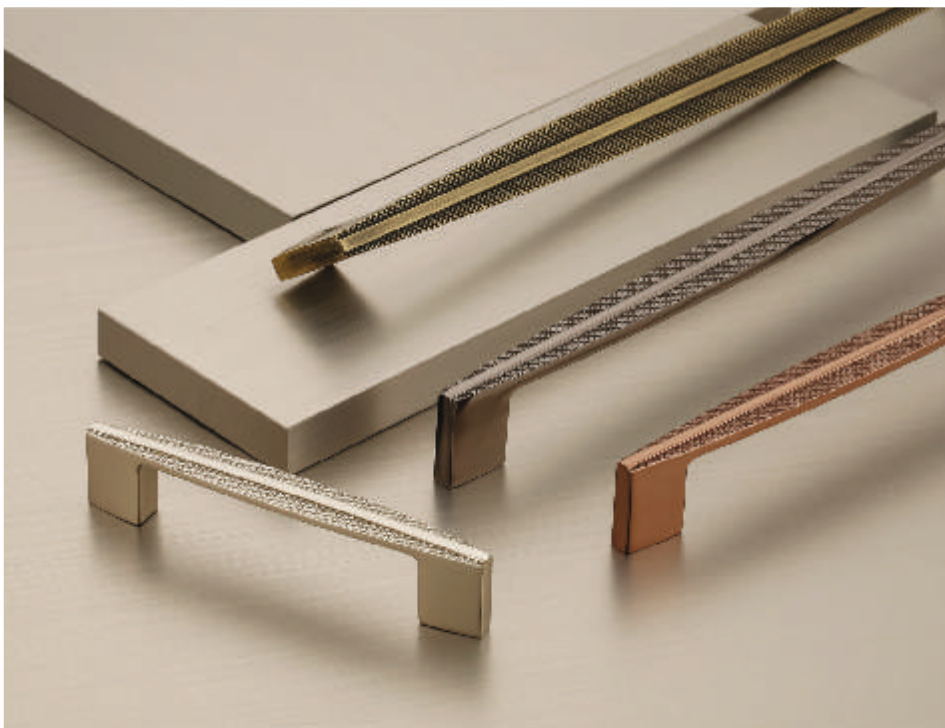

## Cabinet Handle

**Finish :** Satin, Rose, Black, B/A

Material : Zinc Alloy